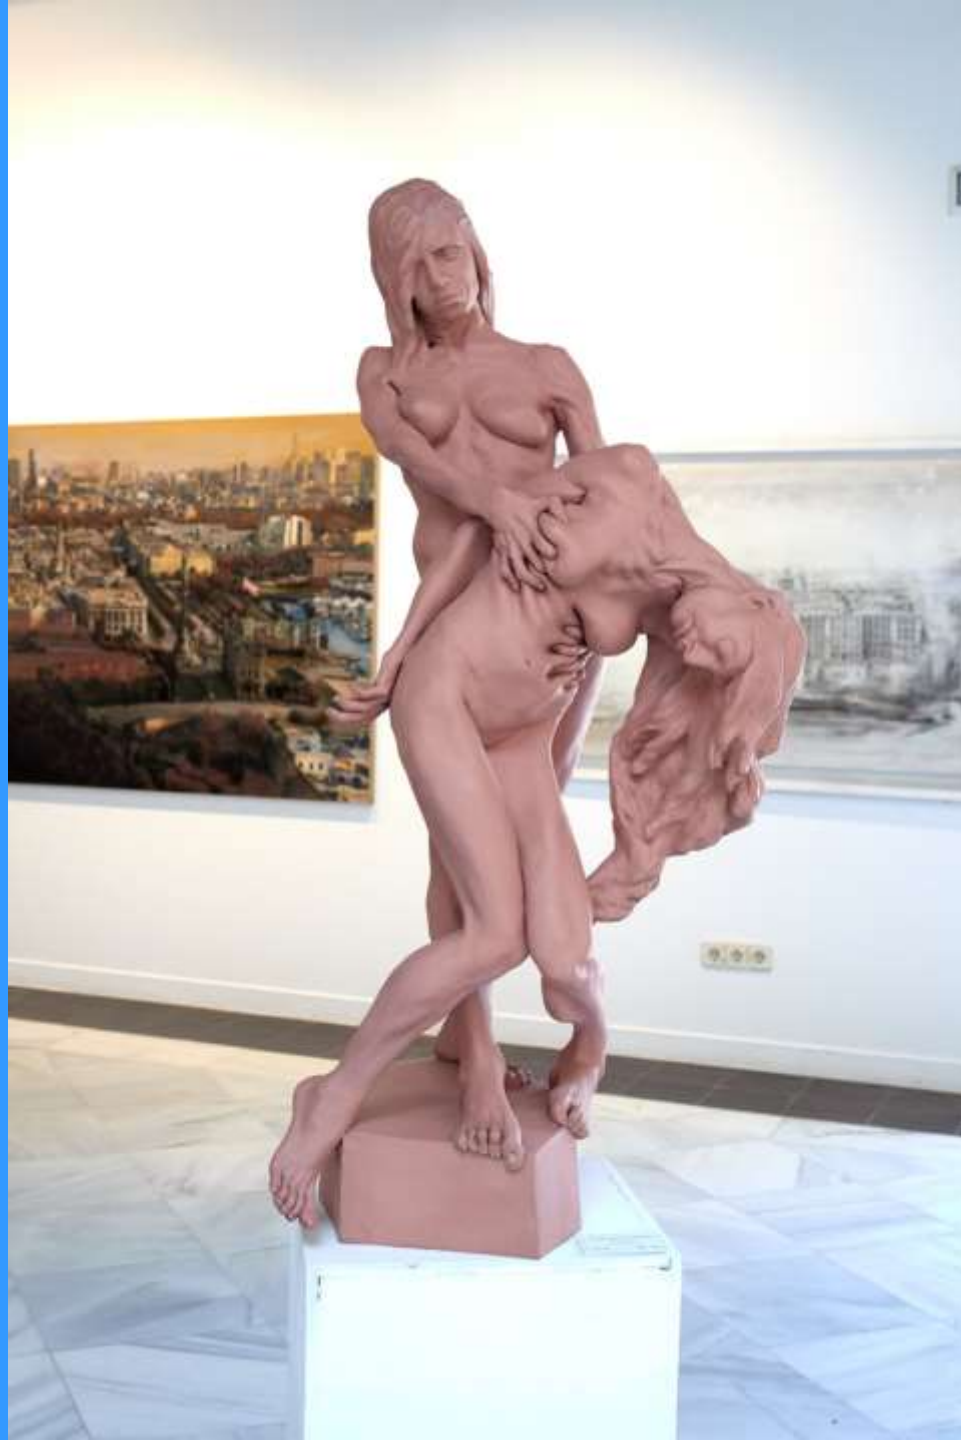

Small white label with illegible text, likely providing information about the artwork.

Still Life with Flowers
1900
Oil on Canvas

11

12

13

1111

Small informational plaque on the wall to the left of the sculpture.

Small informational plaque on the wall to the right of the sculpture.

Small white label with illegible text.

Small white label with illegible text.

100

101

102

UMBERTO BOCCIONI
SEATED MALE FIGURE
1910

Small, illegible text label on the right side of the wall, likely providing information about the artwork.

Small rectangular label on the left side of the wall, containing illegible text.

Small rectangular label on the right side of the wall, containing illegible text.

Small, illegible text label.

Alfonso
1910