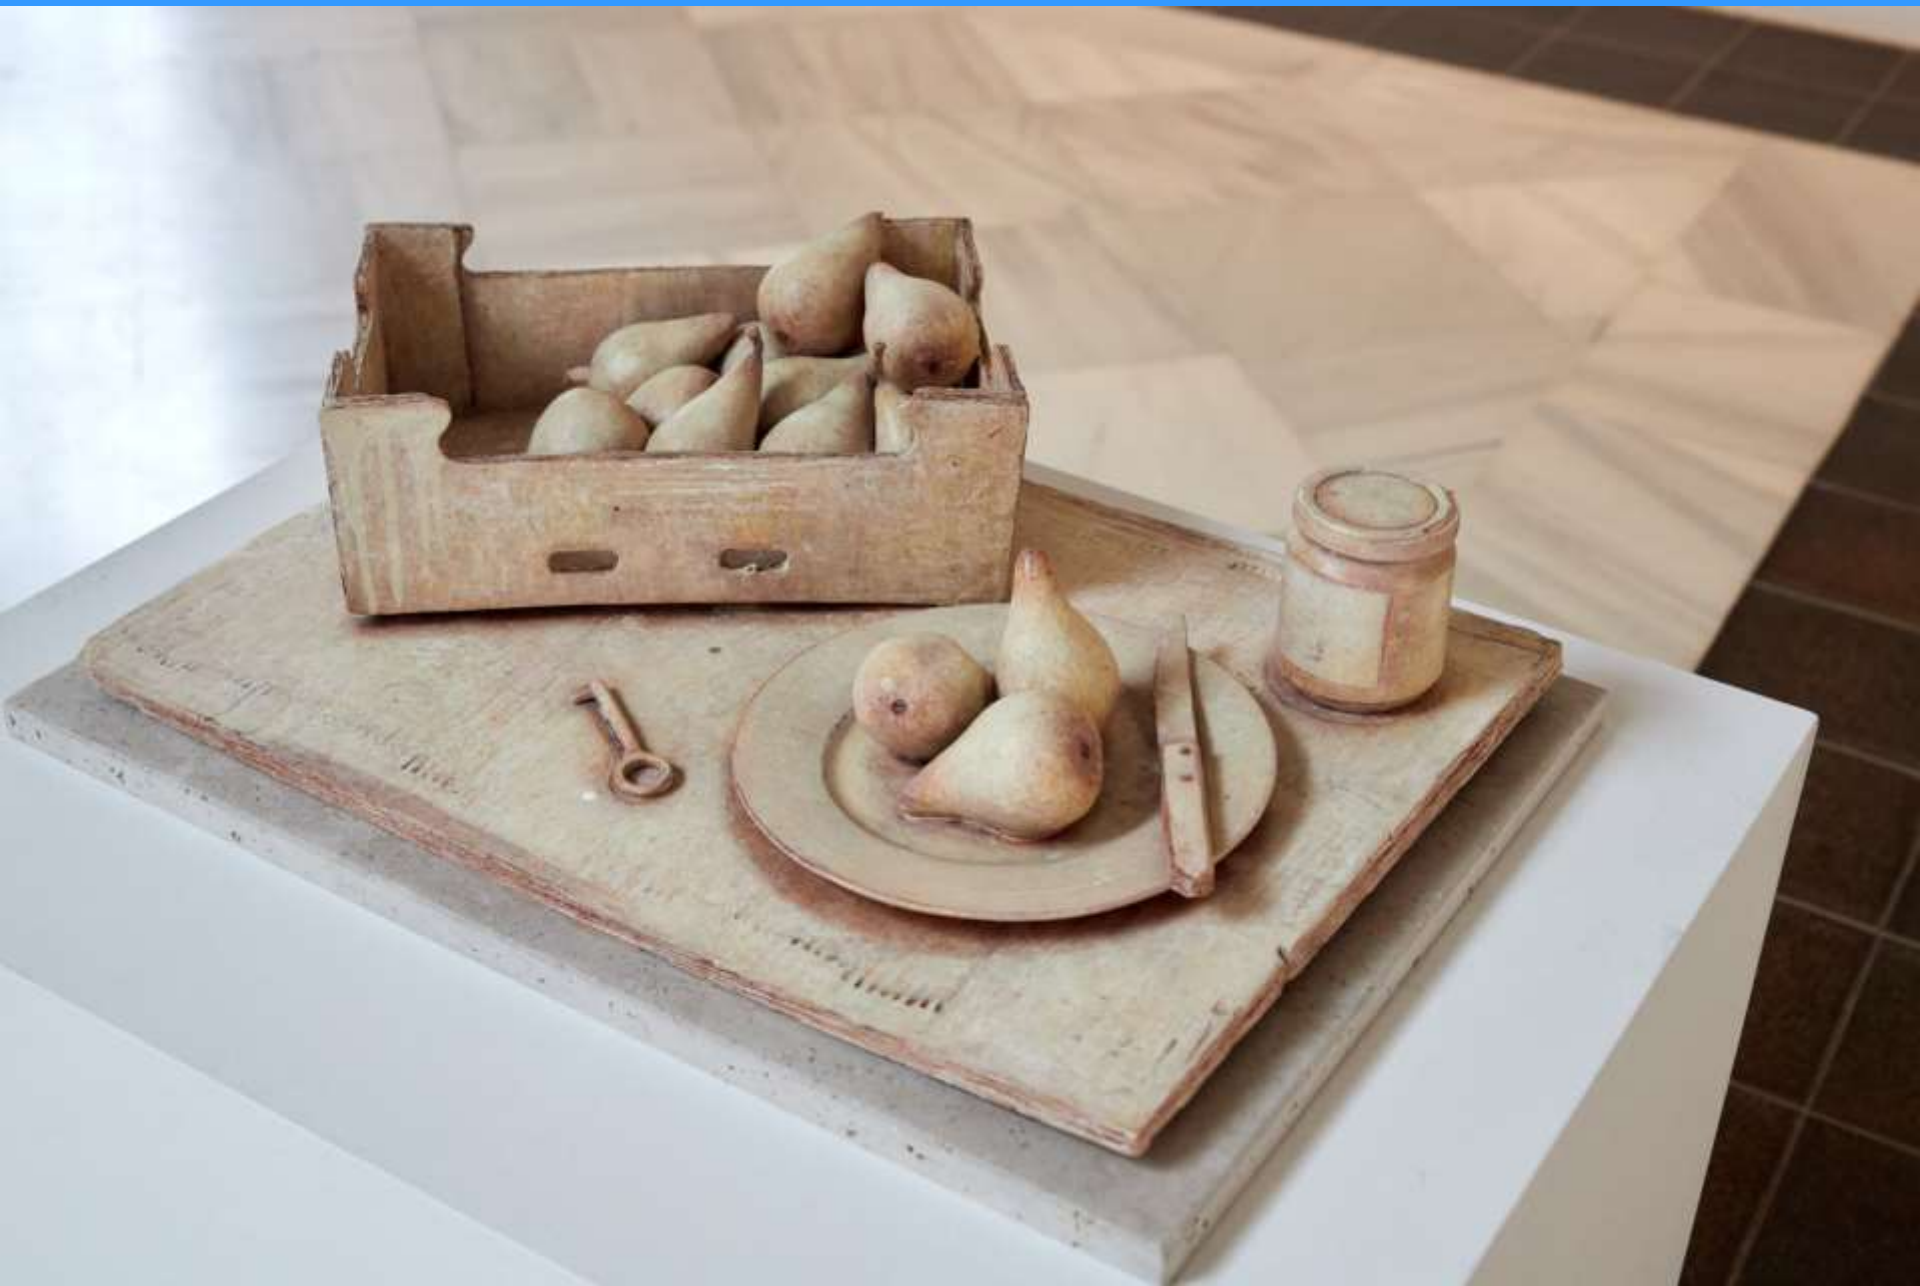

Small white label with illegible text, likely providing information about the artwork.

Still Life with Flowers
1900
Oil on Canvas

11

12

13

1111

Small informational plaque on the wall to the left of the sculpture.

Small informational plaque on the wall to the right of the sculpture.

Small white label with illegible text.

Small white label with illegible text.

100

101

102

UMBERTO BOCCIONI
SEATED MALE FIGURE
1910

Small, illegible text label on the right side of the wall, likely providing information about the artwork.

Small rectangular label on the left side of the wall, containing illegible text.

Small rectangular label on the right side of the wall, containing illegible text.

Small, illegible text label.

Alfonso
1910