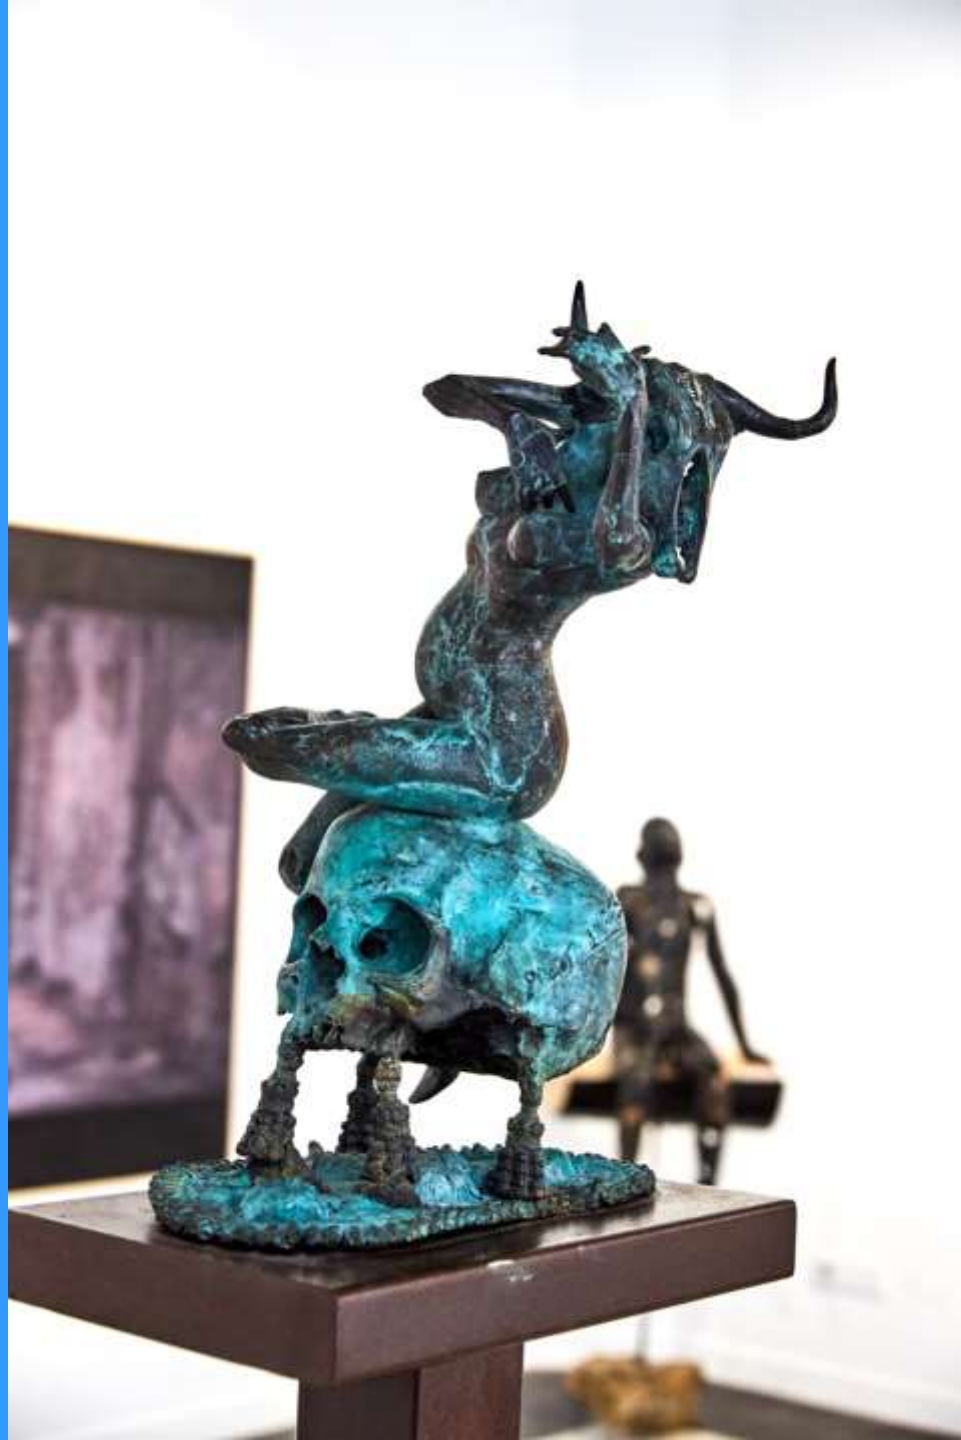

56 PREMIO REINA SOFIA

Asociación Española de Pintores y Escultores

AEPE **Google**

Todas las fotografías de la
exposición del

56 PREMIO REINA SOFIA DE
PINTURA Y ESCULTURA

**POR FAVOR
NO TOQUEN
LA OBRA**

GRATIA ORS
Escultura en cera
1980
1.20 m. x 0.80 m.

Small white label with illegible text, likely providing information about the artwork.

Still Life with Flowers
1900
Oil on Canvas

11

12

13

1111

Small informational plaque on the wall to the left of the sculpture.

Small informational plaque on the wall to the right of the sculpture.

Small white label with illegible text.

Small white label with illegible text.

100

101

102

UMBERTO BOCCIONI
SEATED MALE FIGURE
1910

Small, illegible text label on the right side of the wall, likely providing information about the artwork.

Small rectangular label on the left side of the wall, containing illegible text.

Small rectangular label on the right side of the wall, containing illegible text.

Small, illegible text label.

Alfonso
1910