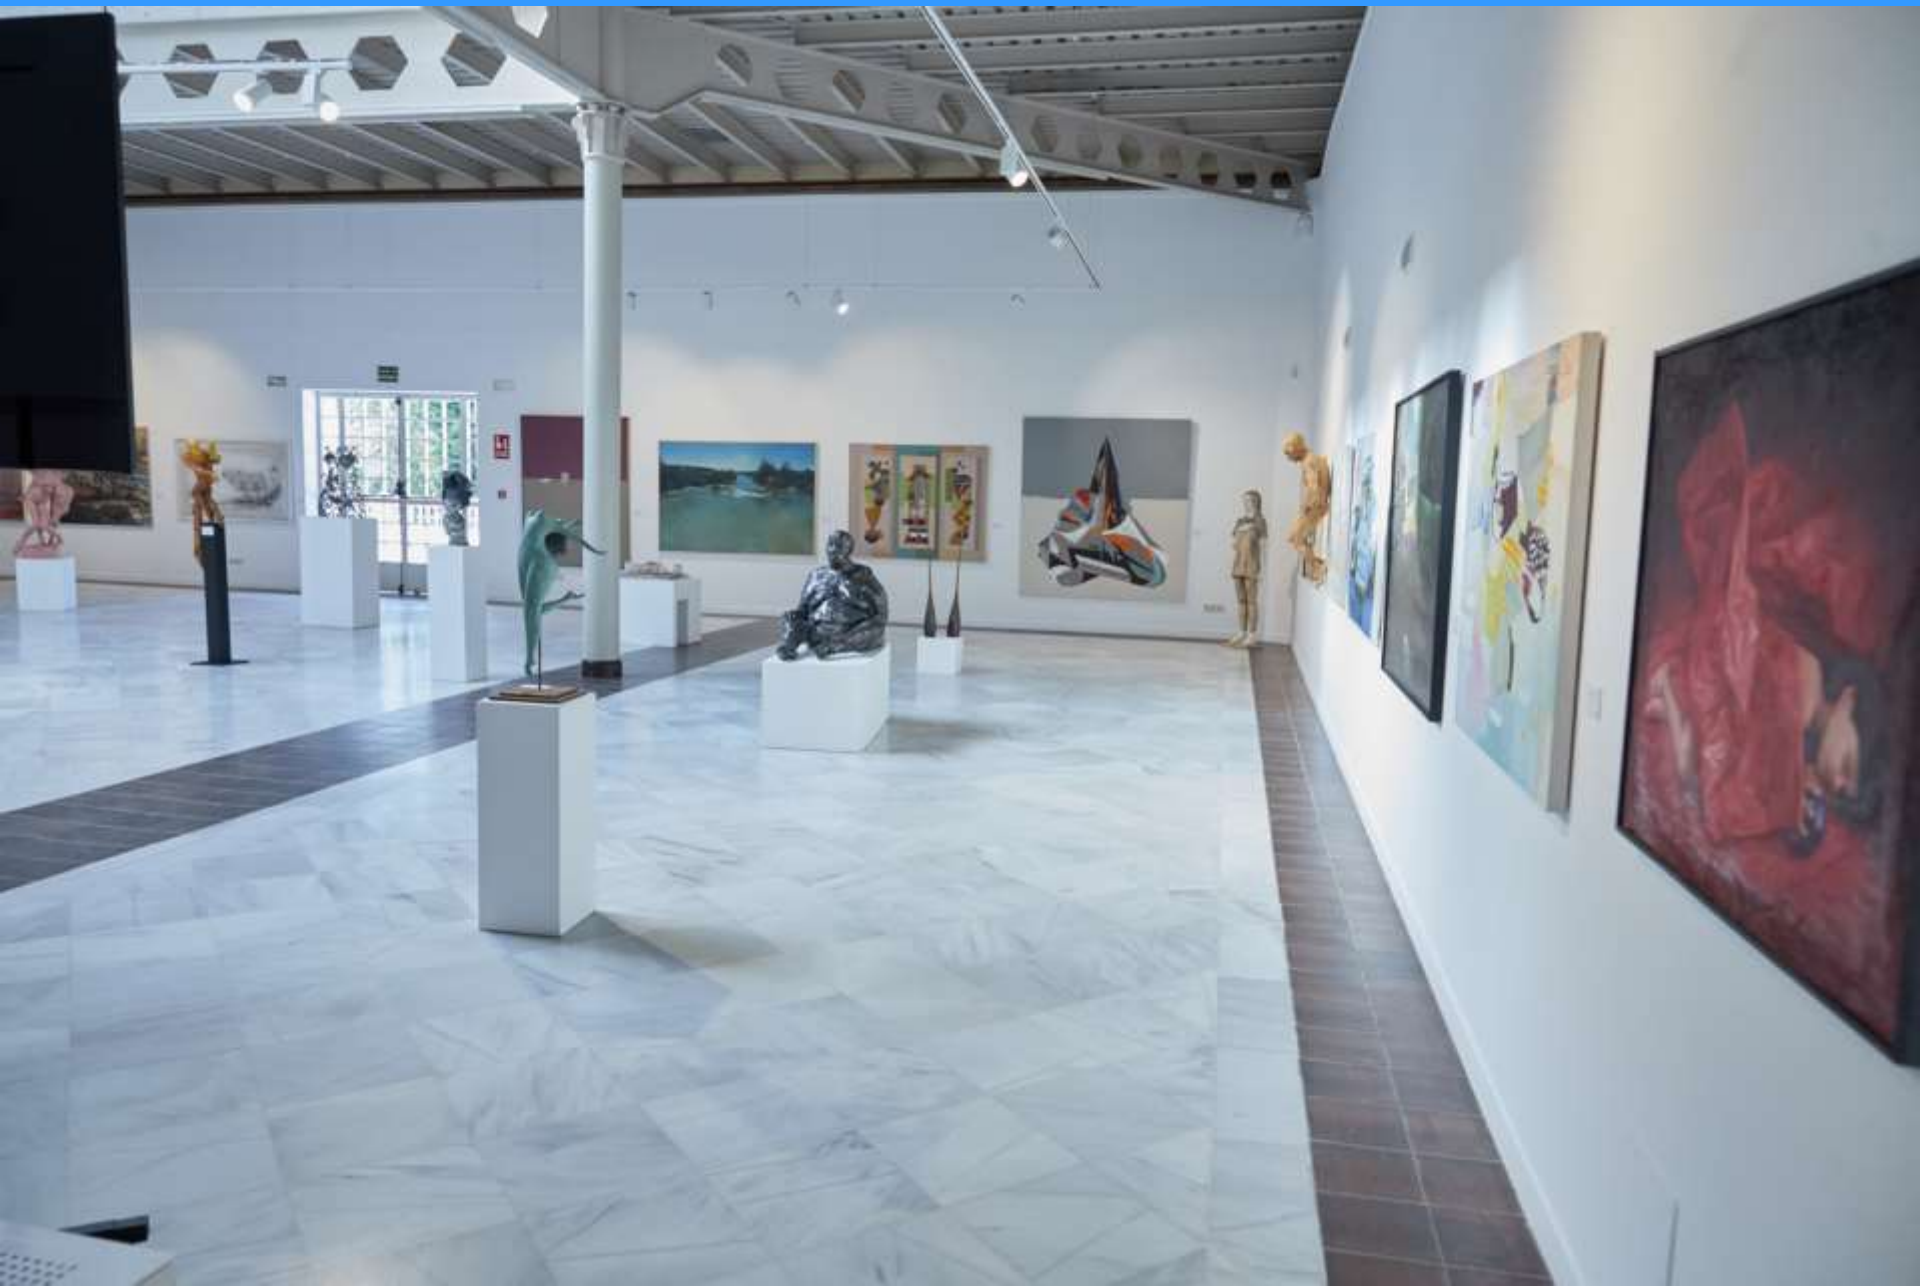

Small white label with illegible text, likely providing information about the artwork.

Still Life with Flowers
1900
Oil on Canvas

11

12

13

1111

Small informational plaque on the wall to the left of the sculpture.

Small informational plaque on the wall to the right of the sculpture.

Small white label with illegible text.

Small white label with illegible text.

100

101

102

UMBERTO BOCCIONI
SEATED MALE FIGURE
1910

Small, illegible text label on the right side of the wall, likely providing information about the artwork.

Small rectangular label on the left side of the wall, containing illegible text.

Small rectangular label on the right side of the wall, containing illegible text.

Small, illegible text label.

Alfonso
1910